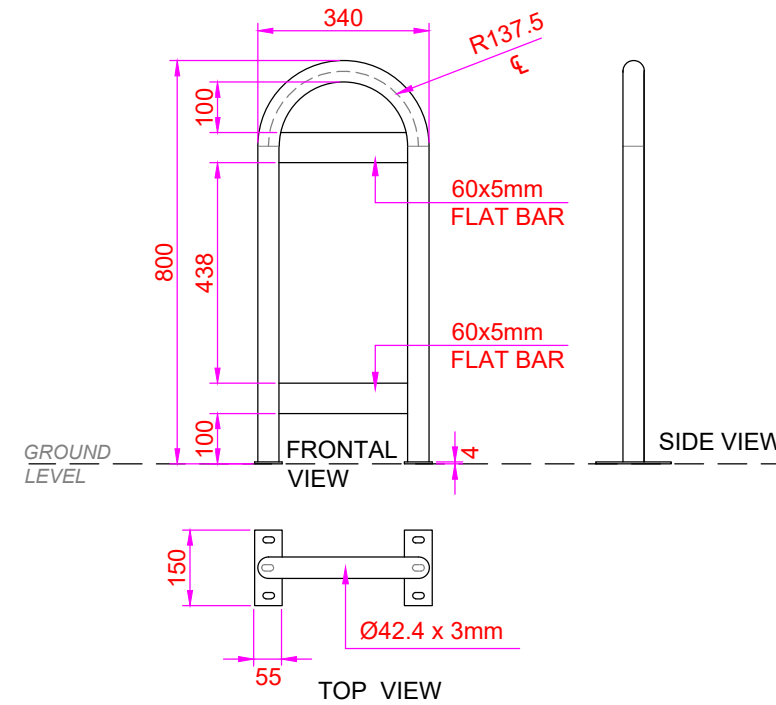

**Door Barrier 340mm - SURFACE MOUNTED**

306.1268.001.KK L: 340mm x H: 800mm x 42mmØ. Galvanised Steel.  
 306.1268.003.KK L: 340mm x H: 800mm x 42mmØ. Powder Coated Galvanised Steel.  
 306.1268.005.KK L: 340mm x H: 800mm x 42mmØ. Stainless Steel 304.  
 306.1268.007.KK L: 340mm x H: 800mm x 42mmØ. Stainless Steel 316.

**Door Barrier 340mm (2 TUBE MID RAILS) - SURFACE MOUNTED**

306.1269.001.KK L: 340mm x H: 800mm x 42mmØ. Mid Rails 25mmØ. Galvanised Steel.  
 306.1269.003.KK L: 340mm x H: 800mm x 42mmØ. Mid Rails 25mmØ. Powder Coated Galvanised Steel.  
 306.1269.005.KK L: 340mm x H: 800mm x 42mmØ. Mid Rails 25mmØ. Stainless Steel 304.  
 306.1269.007.KK L: 340mm x H: 800mm x 42mmØ. Mid Rails 25mmØ. Stainless Steel 316.

**Door Barrier 340mm (2 FLAT RAILS) - SURFACE MOUNTED**

306.1270.001.KK L: 340mm x H: 800mm x 42mmØ. Flat bar mid rails: 60x5mm. Galvanised Steel.  
 306.1270.003.KK L: 340mm x H: 800mm x 42mmØ. Flat bar mid rails: 60x5mm. Powder Coated Galvanised Steel.  
 306.1270.005.KK L: 340mm x H: 800mm x 42mmØ. Flat bar mid rails: 60x5mm. Stainless Steel 304.  
 306.1270.007.KK L: 340mm x H: 800mm x 42mmØ. Flat bar mid rails: 60x5mm. Stainless Steel 316.

**Door Barrier 340mm - ROOT FIXED**

306.1268.002.KK L: 340mm x H: 1100mm x 42mmØ. Galvanised Steel.  
 306.1268.004.KK L: 340mm x H: 1100mm x 42mmØ. Powder Coated Galvanised Steel.  
 306.1268.006.KK L: 340mm x H: 1100mm x 42mmØ. Stainless Steel 304.  
 306.1268.008.KK L: 340mm x H: 1100mm x 42mmØ. Stainless Steel 316.