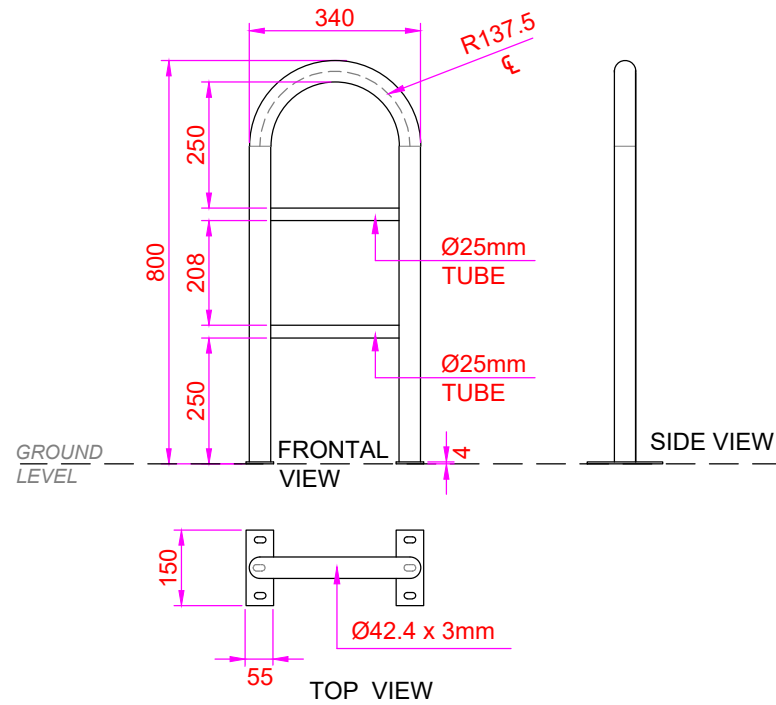

**Door Barrier 340mm - SURFACE MOUNTED**

306.1268.001.KK L: 340mm x H: 800mm x 42mmØ. Galvanised Steel.  
 306.1268.003.KK L: 340mm x H: 800mm x 42mmØ. Powder Coated Galvanised Steel.  
 306.1268.005.KK L: 340mm x H: 800mm x 42mmØ. Stainless Steel 304.  
 306.1268.007.KK L: 340mm x H: 800mm x 42mmØ. Stainless Steel 316.

**Door Barrier 340mm (2 TUBE MID RAILS) - SURFACE MOUNTED**

306.1269.001.KK L: 340mm x H: 800mm x 42mmØ. Mid Rails 25mmØ. Galvanised Steel.  
 306.1269.003.KK L: 340mm x H: 800mm x 42mmØ. Mid Rails 25mmØ. Powder Coated Galvanised Steel.  
 306.1269.005.KK L: 340mm x H: 800mm x 42mmØ. Mid Rails 25mmØ. Stainless Steel 304.  
 306.1269.007.KK L: 340mm x H: 800mm x 42mmØ. Mid Rails 25mmØ. Stainless Steel 316.

**Door Barrier 340mm (2 FLAT RAILS) - SURFACE MOUNTED**

306.1270.001.KK L: 340mm x H: 800mm x 42mmØ. Flat bar mid rails: 60x5mm. Galvanised Steel.  
 306.1270.003.KK L: 340mm x H: 800mm x 42mmØ. Flat bar mid rails: 60x5mm. Powder Coated Galvanised Steel.  
 306.1270.005.KK L: 340mm x H: 800mm x 42mmØ. Flat bar mid rails: 60x5mm. Stainless Steel 304.  
 306.1270.007.KK L: 340mm x H: 800mm x 42mmØ. Flat bar mid rails: 60x5mm. Stainless Steel 316.

**Door Barrier 340mm - ROOT FIXED**

306.1268.002.KK L: 340mm x H: 1100mm x 42mmØ. Galvanised Steel.  
 306.1268.004.KK L: 340mm x H: 1100mm x 42mmØ. Powder Coated Galvanised Steel.  
 306.1268.006.KK L: 340mm x H: 1100mm x 42mmØ. Stainless Steel 304.  
 306.1268.008.KK L: 340mm x H: 1100mm x 42mmØ. Stainless Steel 316.