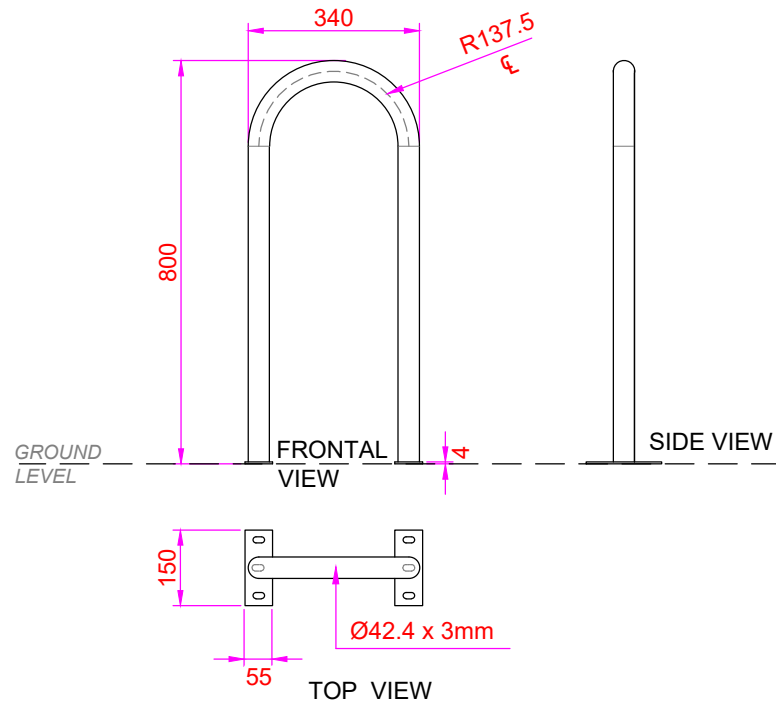

**Door Barrier 340mm - SURFACE MOUNTED**

306.1268.001.KK L: 340mm x H: 800mm x 42mmØ. Galvanised Steel.  
 306.1268.003.KK L: 340mm x H: 800mm x 42mmØ. Powder Coated Galvanised Steel.  
 306.1268.005.KK L: 340mm x H: 800mm x 42mmØ. Stainless Steel 304.  
 306.1268.007.KK L: 340mm x H: 800mm x 42mmØ. Stainless Steel 316.

**Door Barrier 340mm (2 TUBE MID RAILS) - SURFACE MOUNTED**

306.1269.001.KK L: 340mm x H: 800mm x 42mmØ. Mid Rails 25mmØ. Galvanised Steel.  
 306.1269.003.KK L: 340mm x H: 800mm x 42mmØ. Mid Rails 25mmØ. Powder Coated Galvanised Steel.  
 306.1269.005.KK L: 340mm x H: 800mm x 42mmØ. Mid Rails 25mmØ. Stainless Steel 304.  
 306.1269.007.KK L: 340mm x H: 800mm x 42mmØ. Mid Rails 25mmØ. Stainless Steel 316.

**Door Barrier 340mm (2 FLAT RAILS) - SURFACE MOUNTED**

306.1270.001.KK L: 340mm x H: 800mm x 42mmØ. Flat bar mid rails: 60x5mm. Galvanised Steel.  
 306.1270.003.KK L: 340mm x H: 800mm x 42mmØ. Flat bar mid rails: 60x5mm. Powder Coated Galvanised Steel.  
 306.1270.005.KK L: 340mm x H: 800mm x 42mmØ. Flat bar mid rails: 60x5mm. Stainless Steel 304.  
 306.1270.007.KK L: 340mm x H: 800mm x 42mmØ. Flat bar mid rails: 60x5mm. Stainless Steel 316.

**Door Barrier 340mm - ROOT FIXED**

306.1268.002.KK L: 340mm x H: 1100mm x 42mmØ. Galvanised Steel.  
 306.1268.004.KK L: 340mm x H: 1100mm x 42mmØ. Powder Coated Galvanised Steel.  
 306.1268.006.KK L: 340mm x H: 1100mm x 42mmØ. Stainless Steel 304.  
 306.1268.008.KK L: 340mm x H: 1100mm x 42mmØ. Stainless Steel 316.