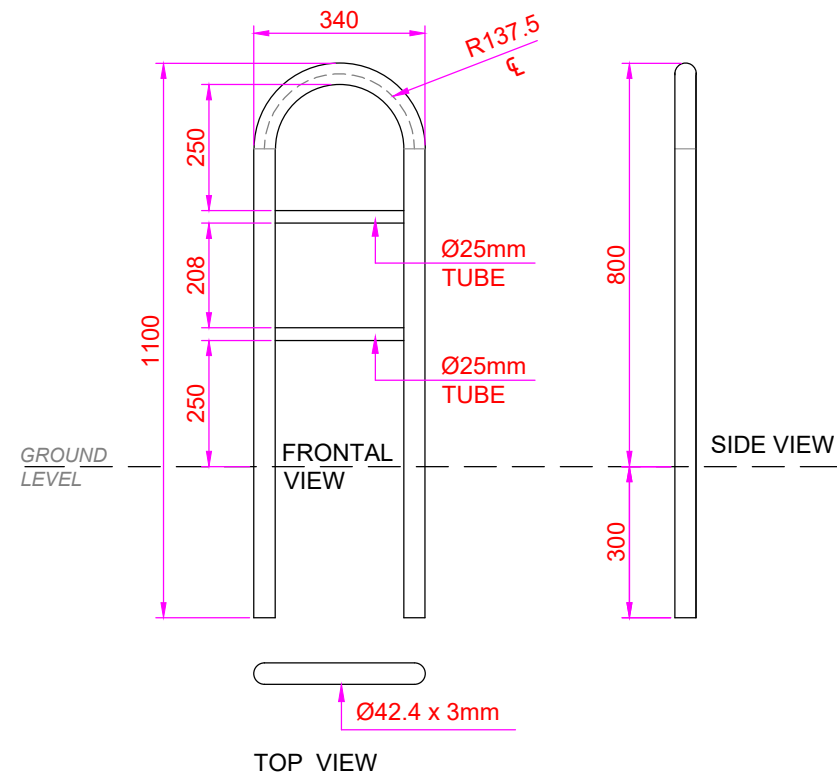

Door Barrier 340mm (2 TUBE MID RAILS) - ROOT FIXED

306.1269.002.KK L: 340mm x H: 1100mm x 42mmØ. Mid Rails 25mmØ. Galvanised Steel.
306.1269.004.KK L: 340mm x H: 1100mm x 42mmØ. Mid Rails 25mmØ. Powder Coated Galvanised Steel.
306.1269.006.KK L: 340mm x H: 1100mm x 42mmØ. Mid Rails 25mmØ. Stainless Steel 304.
306.1269.008.KK L: 340mm x H: 1100mm x 42mmØ. Mid Rails 25mmØ. Stainless Steel 316.