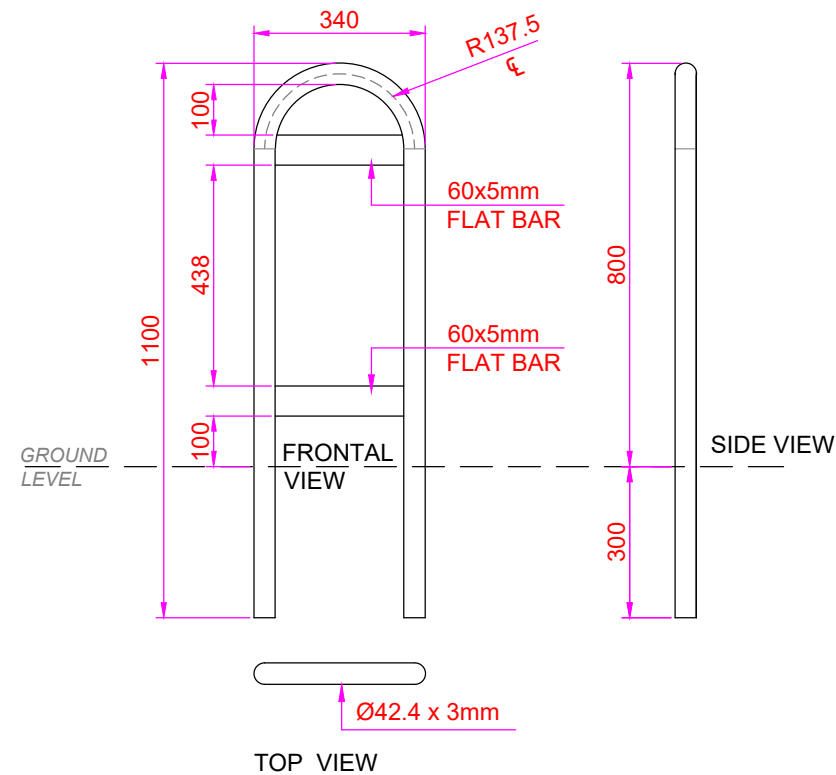

Door Barrier 340mm (2 FLAT RAILS) - ROOT FIXED

306.1270.002.KK L: 340mm x H: 1100mm x 42mmØ. Flat bar mid rails: 60x5mm. Galvanised Steel.
306.1270.004.KK L: 340mm x H: 1100mm x 42mmØ. Flat bar mid rails: 60x5mm. Powder Coated Galvanised Steel.
306.1270.006.KK L: 340mm x H: 1100mm x 42mmØ. Flat bar mid rails: 60x5mm. Stainless Steel 304.
306.1270.008.KK L: 340mm x H: 1100mm x 42mmØ. Flat bar mid rails: 60x5mm. Stainless Steel 316.