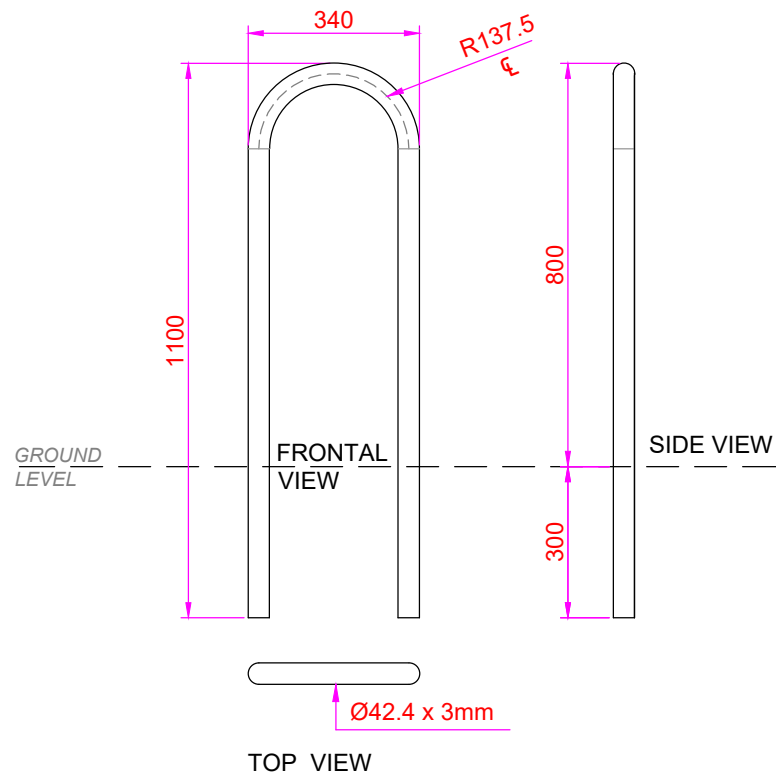

**Door Barrier 340mm - SURFACE MOUNTED**

306.1268.001.KK L: 340mm x H: 800mm x 42mmØ. Galvanised Steel.  
 306.1268.003.KK L: 340mm x H: 800mm x 42mmØ. Powder Coated Galvanised Steel.  
 306.1268.005.KK L: 340mm x H: 800mm x 42mmØ. Stainless Steel 304.  
 306.1268.007.KK L: 340mm x H: 800mm x 42mmØ. Stainless Steel 316.

**Door Barrier 340mm (2 TUBE MID RAILS) - SURFACE MOUNTED**

306.1269.001.KK L: 340mm x H: 800mm x 42mmØ. Mid Rails 25mmØ. Galvanised Steel.  
 306.1269.003.KK L: 340mm x H: 800mm x 42mmØ. Mid Rails 25mmØ. Powder Coated Galvanised Steel.  
 306.1269.005.KK L: 340mm x H: 800mm x 42mmØ. Mid Rails 25mmØ. Stainless Steel 304.  
 306.1269.007.KK L: 340mm x H: 800mm x 42mmØ. Mid Rails 25mmØ. Stainless Steel 316.

**Door Barrier 340mm (2 FLAT RAILS) - SURFACE MOUNTED**

306.1270.001.KK L: 340mm x H: 800mm x 42mmØ. Flat bar mid rails: 60x5mm. Galvanised Steel.  
 306.1270.003.KK L: 340mm x H: 800mm x 42mmØ. Flat bar mid rails: 60x5mm. Powder Coated Galvanised Steel.  
 306.1270.005.KK L: 340mm x H: 800mm x 42mmØ. Flat bar mid rails: 60x5mm. Stainless Steel 304.  
 306.1270.007.KK L: 340mm x H: 800mm x 42mmØ. Flat bar mid rails: 60x5mm. Stainless Steel 316.

**Door Barrier 340mm - ROOT FIXED**

306.1268.002.KK L: 340mm x H: 1100mm x 42mmØ. Galvanised Steel.  
 306.1268.004.KK L: 340mm x H: 1100mm x 42mmØ. Powder Coated Galvanised Steel.  
 306.1268.006.KK L: 340mm x H: 1100mm x 42mmØ. Stainless Steel 304.  
 306.1268.008.KK L: 340mm x H: 1100mm x 42mmØ. Stainless Steel 316.